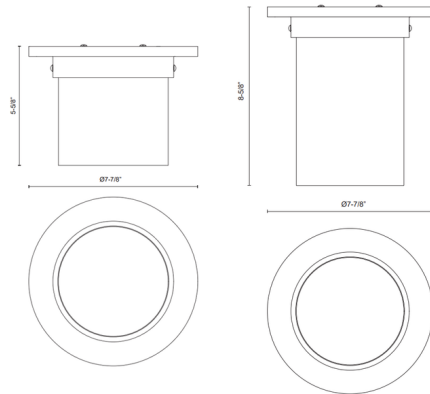

By Alora

Description

Inspired by salt crystals, the Mineral Round Ceiling Light celebrates the elemental beauty of repeating geometric shapes. A sculptural square form is framed by patina brass or urban bronze, and made from either natural alabaster stone or uniquely molded mineral glass. When illuminated, the square diffuses light with a soft, textural glow.

Shown in urban bronze / opal

Specifications

COLOR	Opal
BODY FINISH	Urban Bronze
WATTAGE	9W
DIMMER	Standard 120V
DIMENSIONS	7.88"W x 8.63"H
BULB NOT INCLUDED	1 x B10/Candelabra (E12)/9W/120V LED
COUNTRY OF ORIGIN	China