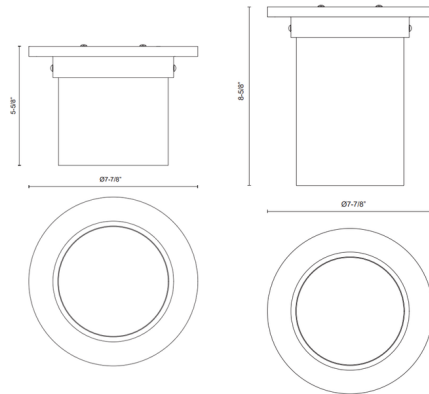

By Alora

Description

Inspired by salt crystals, the Mineral Round Ceiling Light celebrates the elemental beauty of repeating geometric shapes. A sculptural square form is framed by patina brass or urban bronze, and made from either natural alabaster stone or uniquely molded mineral glass. When illuminated, the square diffuses light with a soft, textural glow.

Shown in urban bronze / alabaster

Specifications

COLOR	Alabaster
BODY FINISH	Urban Bronze
WATTAGE	9W
DIMMER	Standard 120V
DIMENSIONS	7.88"W x 8.63"H
BULB NOT INCLUDED	1 x B10/Candelabra (E12)/9W/120V LED
COUNTRY OF ORIGIN	China