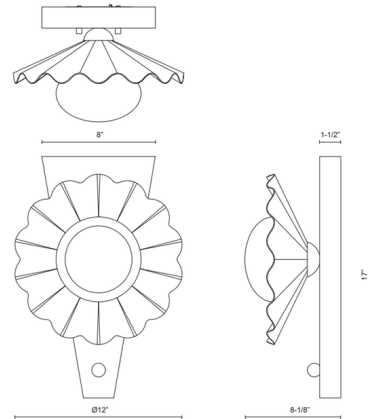

By Alora

Description

Inspired by the extraordinary pearls of the Tridacna clam, the Furrow Table Lamp infuses a delicate silhouette with jewelry like charm. Oblong, opal glass diffusers rest atop ruffled metal shell-like shades, painted in rich hues of burgundy, pine green, and peach. A dimmer dial is located on the wood base.

Shown in peach / opal

Specifications

COLOR	Opal
BODY FINISH	Peach
WATTAGE	9W
DIMMER	Included
DIMENSIONS	12"W x 17"H x 8.13"D
BULB NOT INCLUDED	1 x B10/Candelabra (E12)/9W/120V LED
COUNTRY OF ORIGIN	China