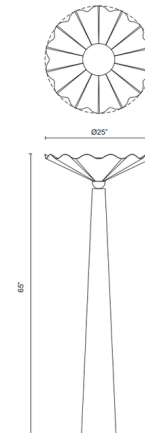

By Alora

Description

Inspired by the extraordinary pearls of the Tridacna clam, the Furrow Floor Lamp infuses a delicate silhouette with jewelry like charm. Oblong, opal glass diffusers rest atop ruffled metal shell-like shades, painted in rich hues of burgundy, pine green, and peach. On/off switch on cord.

Specifications

COLOR Opal
BODY FINISH Burgundy
WATTAGE 9W
DIMMER N/A
DIMENSIONS 25"W x 65"H
BULB NOT INCLUDED 1 x A19/Medium (E26)/9W/120V LED
COUNTRY OF ORIGIN China

Shown in burgundy / opal

CLICK TO VIEW PRODUCT