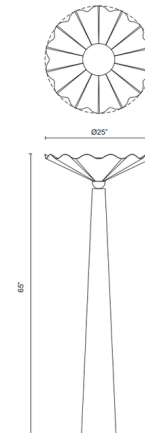

### Description

Inspired by the extraordinary pearls of the Tridacna clam, the Furrow Floor Lamp infuses a delicate silhouette with jewelry like charm. Oblong, opal glass diffusers rest atop ruffled metal shell-like shades, painted in rich hues of burgundy, pine green, and peach. On/off switch on cord.

### Specifications

COLOR . . . . . Opal  
BODY FINISH . . . . . Burgundy  
WATTAGE . . . . . 9W  
DIMMER . . . . . N/A  
DIMENSIONS . . . . . 25"W x 65"H  
BULB NOT INCLUDED . . . . . 1 x A19/Medium (E26)/9W/120V LED  
COUNTRY OF ORIGIN . . . . . China