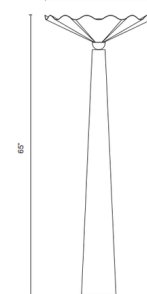

CLICK TO VIEW PRODUCT

Notes: