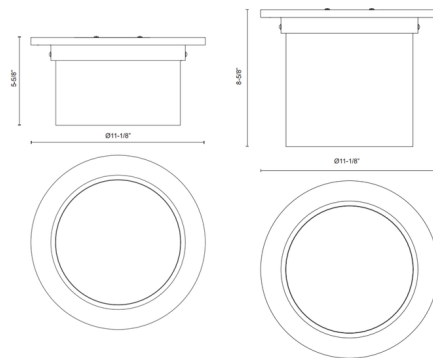

By Alora

Description

Inspired by salt crystals, the Mineral Large Round Ceiling Light celebrates the elemental beauty of repeating geometric shapes. A sculptural square form is framed by patina brass or urban bronze, and made from either natural alabaster stone or uniquely molded mineral glass. When illuminated, the square diffuses light with a soft, textural glow.

Shown in patina brass / alabaster

Specifications

COLOR	Alabaster
BODY FINISH	Patina Brass
WATTAGE	9W
DIMMER	Standard 120V
DIMENSIONS	11.13"W x 8.63"H
BULB NOT INCLUDED	1 x A19/Medium (E26)/9W/120V LED
COUNTRY OF ORIGIN	China