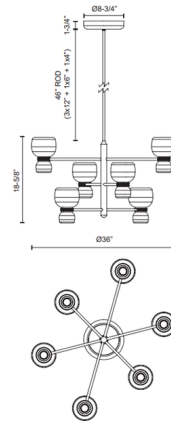

Specifications

COLOR Clear
BODY FINISH Urban Bronze
WATTAGE 360W
DIMMER Low Voltage Electronic
DIMENSIONS 36"W x 18.63"H
INTEGRATED LED MODULE 6 x LED/60W/120-277V LED
COUNTRY OF ORIGIN China

Technical Information

PRODUCT DIMENSIONS Downrods: 3x12", 1x6", 1x4"
LAMP LIFE 50000 hours
COLOR RENDERING 90 CRI
LAMP COLOR 2700K
LUMENS/WATT 89.00
LUMINOUS FLUX 5340 lumens

Shown in urban bronze / clear

CLICK TO VIEW PRODUCT