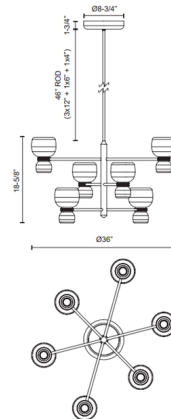

CLICK TO VIEW PRODUCT

Notes: