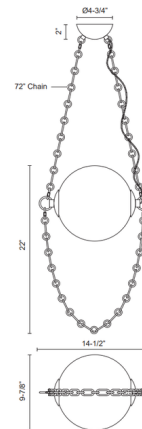

Specifications

COLOR	Cloudy Glass
BODY FINISH	Vintage Brass
WATTAGE	13W
DIMMER	Low Voltage Electronic
DIMENSIONS	14.5"W x 22"H
INTEGRATED LED MODULE	1 x LED/13W/120-277V LED
COUNTRY OF ORIGIN	China

Technical Information

PRODUCT DIMENSIONS	Chain: 72"
LAMP LIFE	50000 hours
COLOR RENDERING	.90 CRI
LAMP COLOR	. CCT Select
LUMENS/WATT	78.08
LUMINOUS FLUX	1015 lumens

Shown in vintage brass / cloudy glass

CLICK TO VIEW PRODUCT