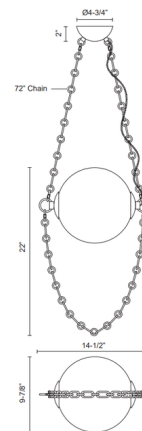

Specifications

COLOR	Cloudy Glass
BODY FINISH	Vintage Brass
WATTAGE	13W
DIMMER	Low Voltage Electronic
DIMENSIONS	14.5"W x 22"H
INTEGRATED LED MODULE	1 x LED/13W/120-277V LED
COUNTRY OF ORIGIN	China

Technical Information

PRODUCT DIMENSIONS	Chain: 72"
LAMP LIFE	50000 hours
COLOR RENDERING	.90 CRI
LAMP COLOR	. CCT Select
LUMENS/WATT	78.08
LUMINOUS FLUX	1015 lumens

Shown in vintage brass / cloudy glass

CLICK TO VIEW PRODUCT