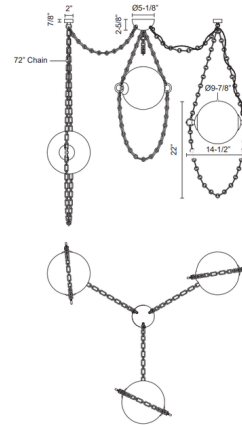

### Specifications

COLOR	Cloudy Glass
BODY FINISH	Vintage Brass
WATTAGE	111W
DIMMER	Low Voltage Electronic
DIMENSIONS	14.5\"W x 22\"H
INTEGRATED LED MODULE	3 x LED/37W/120-277V LED
COUNTRY OF ORIGIN	China