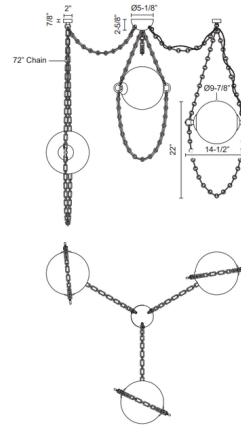

### Specifications

COLOR	Cloudy Glass
BODY FINISH	Vintage Brass
WATTAGE	111W
DIMMER	Low Voltage Electronic
DIMENSIONS	14.5"W x 22"H
INTEGRATED LED MODULE	3 x LED/37W/120-277V LED
COUNTRY OF ORIGIN	China