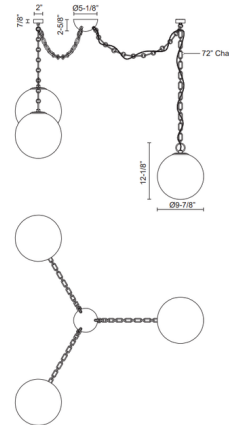

CLICK TO VIEW PRODUCT

Notes: