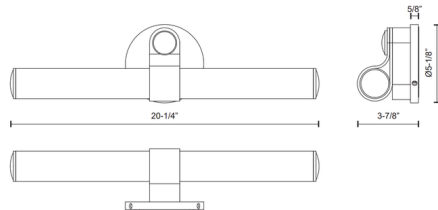

Shown in vintage brass / opal

Specifications

COLOR	Opal
BODY FINISH	Vintage Brass
WATTAGE	13W
DIMMER	Low Voltage Electronic
DIMENSIONS	20.25"W x 5.13"H x 3.88"D
INTEGRATED LED MODULE	1 x LED/13W/120-277V LED
COUNTRY OF ORIGIN	China