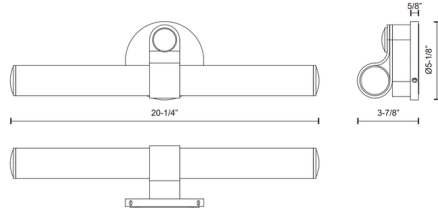

CLICK TO VIEW PRODUCT

Notes: