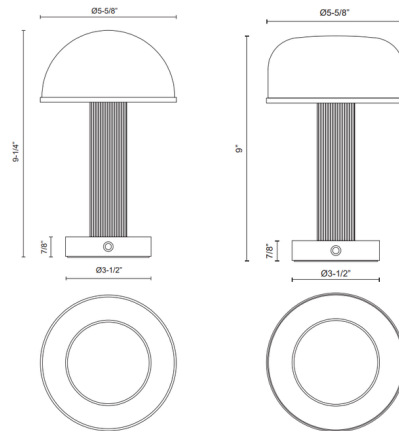

By Alora

Description

Inspired by ancient Greco-Roman architecture, the Vienna Table Lamp is packed full of timeless charm. An opal glass diffuser provides a soft and even glow, balancing perfectly on a fluted column. Charge using the provided USBC cable for up to 12 hours of illumination. Use the dimmer button at the base to easily adjust the brightness.

Shown in urban bronze / opal

Specifications

COLOR	Opal
BODY FINISH	Urban Bronze
WATTAGE	3W
DIMMER	Included
DIMENSIONS	5.63"W x 9.25"H
INTEGRATED LED MODULE	1 x LED/3W/120V LED
COUNTRY OF ORIGIN	China

Technical Information