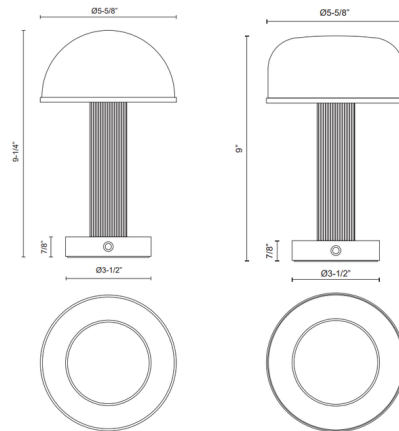

### Specifications

COLOR	Opal
BODY FINISH	Urban Bronze
WATTAGE	3W
DIMMER	Included
DIMENSIONS	5.63"W x 9.25"H
INTEGRATED LED MODULE	1 x LED/3W/120V LED
COUNTRY OF ORIGIN	China