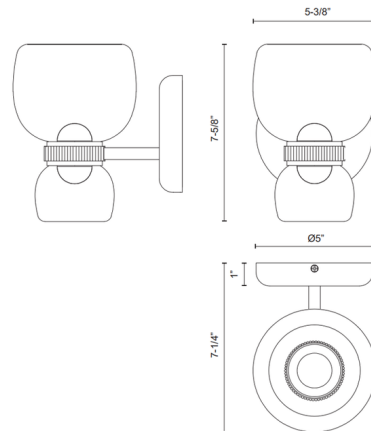

CLICK TO VIEW PRODUCT

Notes: