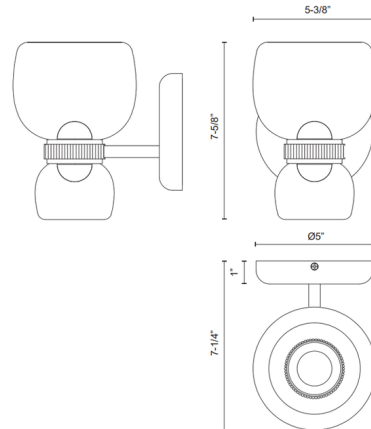

Specifications

COLOR	Smoke
BODY FINISH	Vintage Brass
WATTAGE	22W
DIMMER	Low Voltage Electronic
DIMENSIONS	5.38"W x 7.63"H x 7.25"D
INTEGRATED LED MODULE	2 x LED/11W/120-277V LED
COUNTRY OF ORIGIN	China

Technical Information

LAMP LIFE	50000 hours
COLOR RENDERING	90 CRI
LAMP COLOR	2700K
LUMENS/WATT	80.91
LUMINOUS FLUX	890 lumens

Shown in vintage brass / smoke

CLICK TO VIEW PRODUCT

Notes: