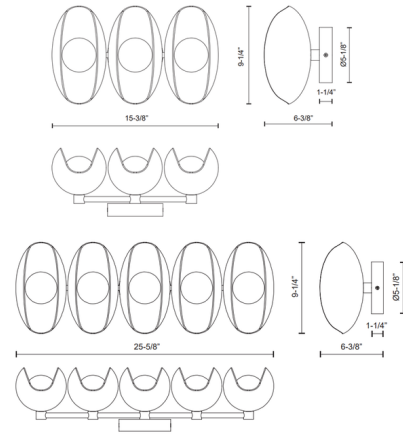

Shown in antique white