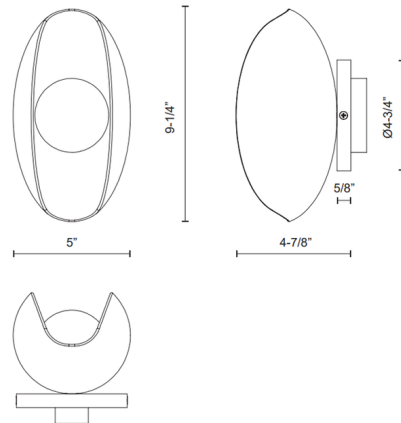

Shown in vintage brass

CLICK TO VIEW PRODUCT

Notes: