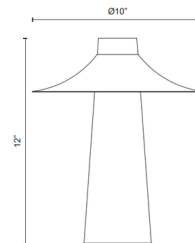

CLICK TO VIEW PRODUCT

Notes: