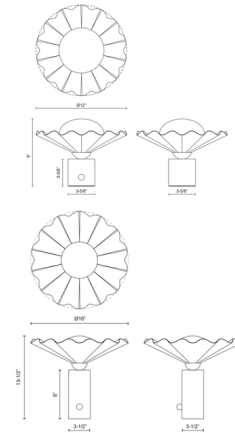

### Specifications

COLOR	Opal
BODY FINISH	Peach
WATTAGE	9W
DIMMER	N/A
DIMENSIONS	16"W x 13.5"H
BULB NOT INCLUDED	1 x B10/Candelabra (E12)/9W/120V LED
COUNTRY OF ORIGIN	China

CLICK TO VIEW PRODUCT

Notes: