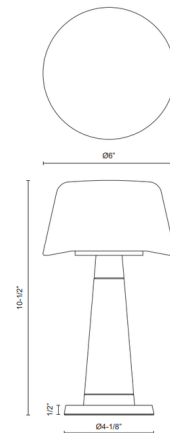

CLICK TO VIEW PRODUCT

Notes: