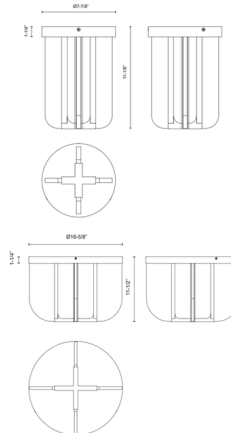

CLICK TO VIEW PRODUCT

Notes: