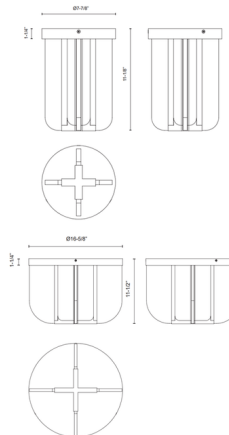

CLICK TO VIEW PRODUCT

Notes: