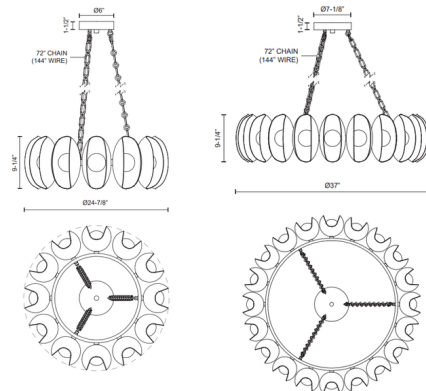

Specifications

COLOR	N/A
BODY FINISH	Vintage Brass
WATTAGE	48W
DIMMER	N/A
DIMENSIONS	18"L x 24.88"W x 9.25"H
INTEGRATED LED MODULE	1 x LED/48W/120-277V LED
COUNTRY OF ORIGIN	China

Technical Information

PRODUCT DIMENSIONS	Chain: 72"
LAMP LIFE	50000 hours
COLOR RENDERING	90 CRI
LAMP COLOR	2700K
LUMENS/WATT	85.00
LUMINOUS FLUX	4080 lumens

Shown in vintage brass

CLICK TO VIEW PRODUCT

Notes: