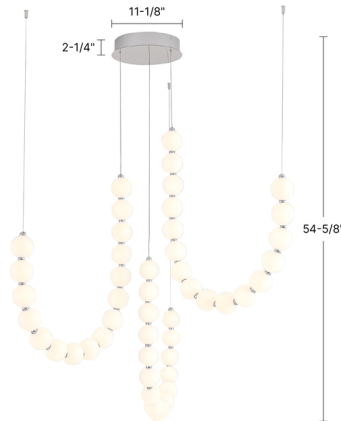

By Alora

Description

The Akoya Cluster Chandelier is inspired by the beautiful pearls of the sea. This awe inspiring piece will add an elegant illumination to your space. Suitable for sloped ceilings. Adjust the length and cable points to create a bespoke shape. Includes DC driver with TRIAC/ELV or 0-10V dimming.

Specifications

COLOR Frosted
BODY FINISH Chrome
WATTAGE 120W
DIMMER Low Voltage Electronic
DIMENSIONS 8"L x 11.13"W x 54.63"H
INTEGRATED LED MODULE 1x LED/120W/120-277V LED
COUNTRY OF ORIGIN China

Technical Information

LAMP LIFE 50000 hours
COLOR RENDERING 90 CRI
LAMP COLOR 3000K
LUMENS/WATT 105.00
LUMINOUS FLUX 12600 lumens

Shown in chrome / frosted

CLICK TO VIEW PRODUCT

Notes: