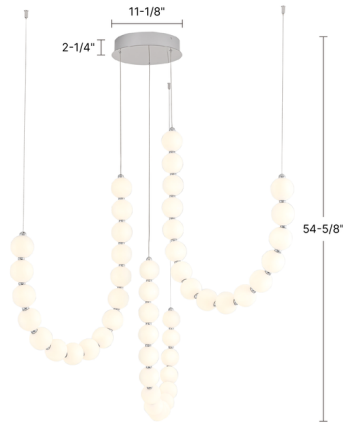

By Alora

Description

The Akoya Cluster Chandelier is inspired by the beautiful pearls of the sea. This awe inspiring piece will add an elegant illumination to your space. Suitable for sloped ceilings. Adjust the length and cable points to create a bespoke shape. Includes DC driver with TRIAC/ELV or 0-10V dimming.

Specifications

COLOR	Frosted
BODY FINISH	Chrome
WATTAGE	120W
DIMMER	Low Voltage Electronic
DIMENSIONS	8"L x 11.13"W x 54.63"H
INTEGRATED LED MODULE	1 x LED/120W/120-277V LED
COUNTRY OF ORIGIN	China

Technical Information

LAMP LIFE	50000 hours
COLOR RENDERING	90 CRI
LAMP COLOR	3000K
LUMENS/WATT	105.00
LUMINOUS FLUX	12600 lumens

Shown in chrome / frosted

CLICK TO VIEW PRODUCT

Notes: