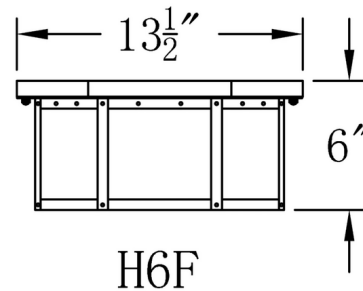

Shown in antique copper / clear

Specifications

COLOR	Clear
BODY FINISH	Antique Copper
WATTAGE	18W
DIMMER	Standard 120V
DIMENSIONS	13.5"W x 6"H
BULB NOT INCLUDED	2 x A19/Medium (E26)/9W/120V LED
COUNTRY OF ORIGIN	China