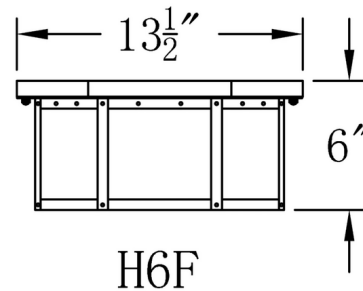

Specifications

COLOR	Clear
BODY FINISH	Antique Copper
WATTAGE	18W
DIMMER	Standard 120V
DIMENSIONS	13.5"W x 6"H
BULB NOT INCLUDED	2 x A19/Medium (E26)/9W/120V LED
COUNTRY OF ORIGIN	China

CLICK TO VIEW PRODUCT

Notes: