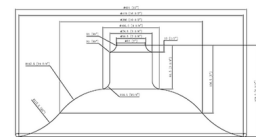

Shown in antique copper

Specifications

COLOR	N/A
BODY FINISH	Antique Copper
WATTAGE	9W
DIMMER	Standard 120V
DIMENSIONS	14"W x 11.5"H x 20.5"D
BULB NOT INCLUDED	1 x A19/Medium (E26)/9W/120V LED
COUNTRY OF ORIGIN	China