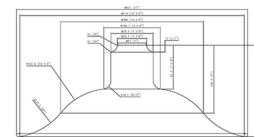

### Specifications

COLOR	N/A
BODY FINISH	Antique Copper
WATTAGE	9W
DIMMER	Standard 120V
DIMENSIONS	14"W x 11.5"H x 20.5"D
BULB NOT INCLUDED	1 x A19/Medium (E26)/9W/120V LED
COUNTRY OF ORIGIN	China

CLICK TO VIEW PRODUCT