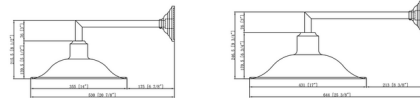

Lightology

lightology.com
866-954-4489
04-22-26

Project: _____

Company: _____

Location: _____ Fixture Type: _____

SPEC #: **TCS1537704**

Approved On: _____ Approved By: _____

Islamorada Wall Sconce w/Straight Arm Mount By The CopperSmith

Description

Our Islamorada RLM lantern is handcrafted from solid copper by CopperSmith artisans, built to develop a rich patina and provide years of service. Featuring a straight arm mount, it provides focused lighting for both indoor and outdoor applications in residential or commercial settings. With a clean, utilitarian profile, it pairs classic RLM styling with premium materials.

Shown in antique copper

Specifications

COLOR	N/A
BODY FINISH	Antique Copper
WATTAGE	9W
DIMMER	Standard 120V
DIMENSIONS	14"W x 8.5"H x 20.88"D
BULB NOT INCLUDED	1 x A19/Medium (E26)/9W/120V LED
COUNTRY OF ORIGIN	China

CLICK TO VIEW PRODUCT

Notes: