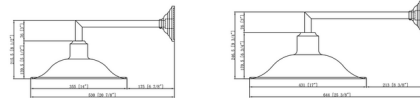

### Specifications

COLOR	N/A
BODY FINISH	Antique Copper
WATTAGE	9W
DIMMER	Standard 120V
DIMENSIONS	14"W x 8.5"H x 20.88"D
BULB NOT INCLUDED	1 x A19/Medium (E26)/9W/120V LED
COUNTRY OF ORIGIN	China

CLICK TO VIEW PRODUCT