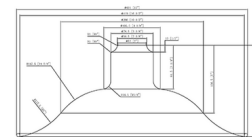

### Specifications

COLOR	N/A
BODY FINISH	Antique Copper
WATTAGE	9W
DIMMER	Standard 120V
DIMENSIONS	14"W x 5.5"H
BULB NOT INCLUDED	1 x A19/Medium (E26)/9W/120V LED
COUNTRY OF ORIGIN	China

CLICK TO VIEW PRODUCT