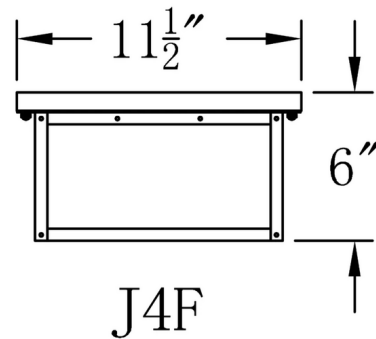

Shown in antique copper

Specifications

COLOR	N/A
BODY FINISH	Antique Copper
WATTAGE	18W
DIMMER	Standard 120V
DIMENSIONS	11.5"W x 6"H
BULB NOT INCLUDED	2 x A19/Medium (E26)/9W/120V LED
COUNTRY OF ORIGIN	China