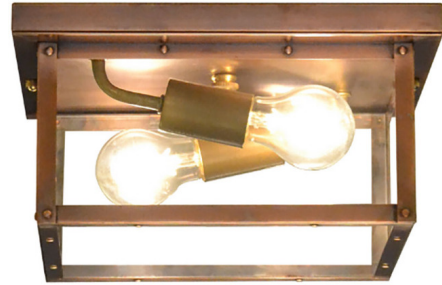

Lightology

lightology.com
866-954-4489
04-25-26

Project: _____

Company: _____

Location: _____ Fixture Type: _____

SPEC #: **TCS1537710**

Approved On: _____ Approved By: _____

Juniper Ceiling Light By The CopperSmith

Description

Our Juniper lantern is a solid copper flush ceiling light designed for covered porches, breezeways, verandas, and outdoor living spaces. Its low-profile ceiling installation provides reliable illumination while maintaining a refined architectural presence. Built for coastal durability, it performs beautifully in harsh environments.

Shown in antique copper

Specifications

COLOR	N/A
BODY FINISH	Antique Copper
WATTAGE	18W
DIMMER	Standard 120V
DIMENSIONS	11.5"W x 6"H
BULB NOT INCLUDED	2 x A19/Medium (E26)/9W/120V LED
COUNTRY OF ORIGIN	China