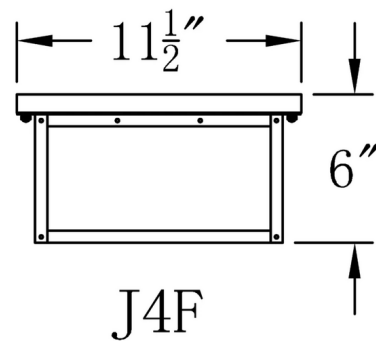

Shown in antique copper

Specifications

COLOR	N/A
BODY FINISH	Antique Copper
WATTAGE	18W
DIMMER	Standard 120V
DIMENSIONS	11.5"W x 6"H
BULB NOT INCLUDED	2 x A19/Medium (E26)/9W/120V LED
COUNTRY OF ORIGIN	China