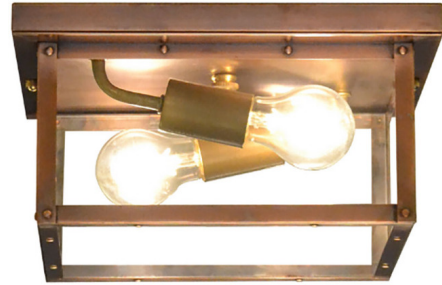

Lightology

lightology.com
866-954-4489
07-03-26

Project: _____

Company: _____

Location: _____ Fixture Type: _____

SPEC #: **TCS1537710**

Approved On: _____ Approved By: _____

Juniper Ceiling Light By The CopperSmith

Description

Our Juniper lantern is a solid copper flush ceiling light designed for covered porches, breezeways, verandas, and outdoor living spaces. Its low-profile ceiling installation provides reliable illumination while maintaining a refined architectural presence. Built for coastal durability, it performs beautifully in harsh environments.

Shown in antique copper

Specifications

COLOR	N/A
BODY FINISH	Antique Copper
WATTAGE	18W
DIMMER	Standard 120V
DIMENSIONS	11.5"W x 6"H
BULB NOT INCLUDED	2 x A19/Medium (E26)/9W/120V LED
COUNTRY OF ORIGIN	China