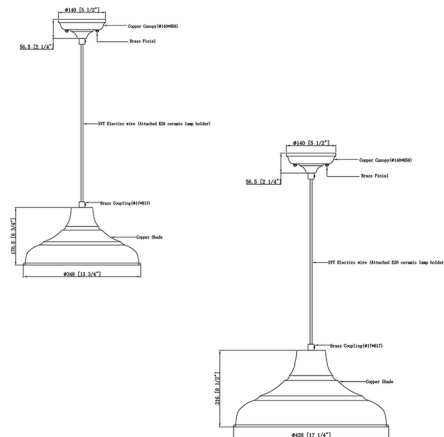

## Key Largo Pendant w/Cord By The CopperSmith

### Description

The Key Largo lantern is handcrafted from solid copper by CopperSmith artisans, built to develop a rich patina and provide years of service. Featuring a ceiling pendant mount, it provides focused lighting for both indoor and outdoor applications in residential or commercial settings. With a clean, utilitarian profile, it pairs classic RLM styling with premium materials.

### Specifications

COLOR	N/A
BODY FINISH	Antique Copper
WATTAGE	9W
DIMMER	Standard 120V
DIMENSIONS	13.75"W x 6.75"H
BULB NOT INCLUDED	1 x A19/Medium (E26)/9W/120V LED
COUNTRY OF ORIGIN	China

CLICK TO VIEW PRODUCT