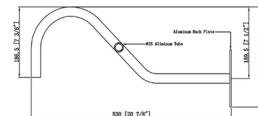

Description

Our Key Largo lantern is handcrafted from solid copper by CopperSmith artisans, built to develop a rich patina and provide years of service. Featuring a gooseneck arm mount, it provides focused lighting for both indoor and outdoor applications in residential or commercial settings. With a clean, utilitarian profile, it pairs classic RLM styling with premium materials.

Shown in antique copper

Specifications

COLOR	N/A
BODY FINISH	Antique Copper
WATTAGE	9W
DIMMER	Standard 120V
DIMENSIONS	13.75"W x 12.75"H x 23"D
BULB NOT INCLUDED	1 x A19/Medium (E26)/9W/120V LED
COUNTRY OF ORIGIN	China