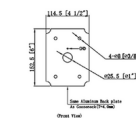

Shown in antique copper

Specifications

COLOR	N/A
BODY FINISH	Antique Copper
WATTAGE	9W
DIMMER	Standard 120V
DIMENSIONS	13.75"W x 12.75"H x 23"D
BULB NOT INCLUDED	1 x A19/Medium (E26)/9W/120V LED
COUNTRY OF ORIGIN	China