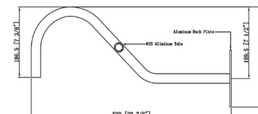

Shown in antique copper

Specifications

COLOR	N/A
BODY FINISH	Antique Copper
WATTAGE	9W
DIMMER	Standard 120V
DIMENSIONS	13.75"W x 12.75"H x 23"D
BULB NOT INCLUDED	1 x A19/Medium (E26)/9W/120V LED
COUNTRY OF ORIGIN	China