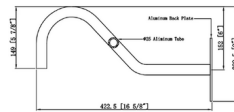

Shown in antique copper

Specifications

COLOR	N/A
BODY FINISH	Antique Copper
WATTAGE	9W
DIMMER	Standard 120V
DIMENSIONS	13.75"W x 12.75"H x 23"D
BULB NOT INCLUDED	1 x A19/Medium (E26)/9W/120V LED
COUNTRY OF ORIGIN	China