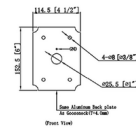

Shown in antique copper

Specifications

COLOR	N/A
BODY FINISH	Antique Copper
WATTAGE	9W
DIMMER	Standard 120V
DIMENSIONS	13.75"W x 12.75"H x 23"D
BULB NOT INCLUDED	1 x A19/Medium (E26)/9W/120V LED
COUNTRY OF ORIGIN	China