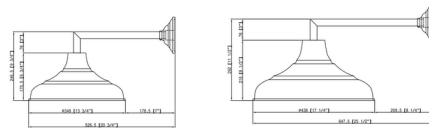

Lightology

lightology.com
866-954-4489
07-03-26

Project: _____

Company: _____

Location: _____ Fixture Type: _____

SPEC #: **TCS1537713**

Approved On: _____ Approved By: _____

Key Largo Wall Sconce w/Straight Arm By The CopperSmith

Description

The Key Largo RLM lantern is handcrafted from solid copper by CopperSmith artisans, built to develop a rich patina and provide years of service. Featuring a straight arm mount, it provides focused lighting for both indoor and outdoor applications in residential or commercial settings. With a clean, utilitarian profile, it pairs classic RLM styling with premium materials.

Shown in antique copper

Specifications

COLOR	N/A
BODY FINISH	Antique Copper
WATTAGE	9W
DIMMER	Standard 120V
DIMENSIONS	13.75"W x 9.75"H x 20.75"D
BULB NOT INCLUDED	1 x A19/Medium (E26)/9W/120V LED
COUNTRY OF ORIGIN	China