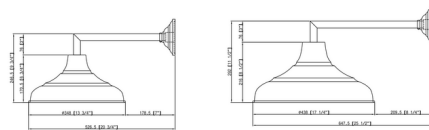

Description

The Key Largo RLM lantern is handcrafted from solid copper by CopperSmith artisans, built to develop a rich patina and provide years of service. Featuring a straight arm mount, it provides focused lighting for both indoor and outdoor applications in residential or commercial settings. With a clean, utilitarian profile, it pairs classic RLM styling with premium materials.

Shown in antique copper

Specifications

COLOR	N/A
BODY FINISH	Antique Copper
WATTAGE	9W
DIMMER	Standard 120V
DIMENSIONS	13.75"W x 9.75"H x 20.75"D
BULB NOT INCLUDED	1 x A19/Medium (E26)/9W/120V LED
COUNTRY OF ORIGIN	China