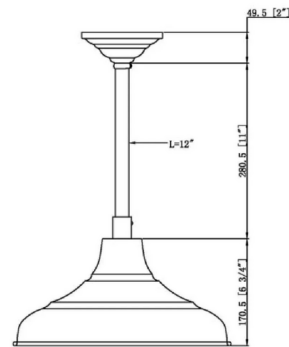

Lightology

lightology.com
866-954-4489
04-24-26

Project: _____

Company: _____

Location: _____ Fixture Type: _____

SPEC #: **TCS1537714**

Approved On: _____ Approved By: _____

Key Largo Pendant w/Stem By The CopperSmith

Description

The Key Largo lantern is handcrafted from solid copper by CopperSmith artisans, built to develop a rich patina and provide years of service. Featuring a stem mount, it provides focused lighting for both indoor and outdoor applications in residential or commercial settings. With a clean, utilitarian profile, it pairs classic RLM styling with premium materials.

Shown in antique copper

Specifications

COLOR	N/A
BODY FINISH	Antique Copper
WATTAGE	9W
DIMMER	Standard 120V
DIMENSIONS	13.75"W x 6.75"H
BULB NOT INCLUDED	1 x A19/Medium (E26)/9W/120V LED
COUNTRY OF ORIGIN	China