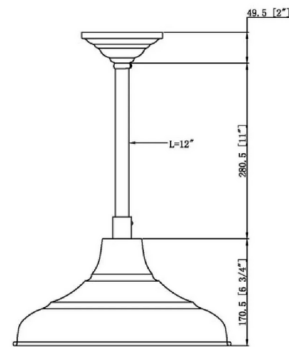

Lightology

lightology.com
866-954-4489
07-03-26

Project: _____
Company: _____
Location: _____ Fixture Type: _____
SPEC #: **TCS1537714**
Approved On: _____ Approved By: _____

Key Largo Pendant w/Stem By The CopperSmith

Description

The Key Largo lantern is handcrafted from solid copper by CopperSmith artisans, built to develop a rich patina and provide years of service. Featuring a stem mount, it provides focused lighting for both indoor and outdoor applications in residential or commercial settings. With a clean, utilitarian profile, it pairs classic RLM styling with premium materials.

Shown in antique copper

Specifications

COLOR	N/A
BODY FINISH	Antique Copper
WATTAGE	9W
DIMMER	Standard 120V
DIMENSIONS	13.75"W x 6.75"H
BULB NOT INCLUDED	1 x A19/Medium (E26)/9W/120V LED
COUNTRY OF ORIGIN	China