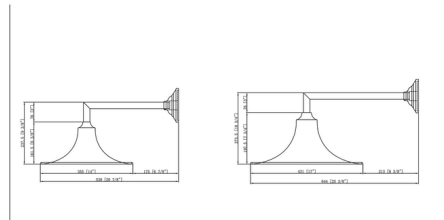

### Specifications

COLOR . . . . . Matte Black  
BODY FINISH . . . . . Antique Copper  
WATTAGE . . . . . 9W  
DIMMER . . . . . Standard 120V  
DIMENSIONS . . . . . 14"W x 9.37"H x 20.88"D  
BULB NOT INCLUDED . . . . . 1 x A19/Medium (E26)/9W/120V LED  
COUNTRY OF ORIGIN . . . . . China