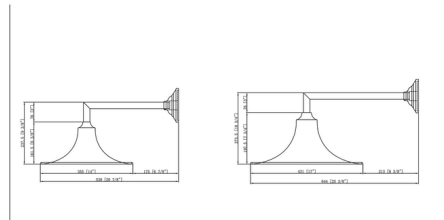

Specifications

COLOR . . . . . Matte Black
BODY FINISH . . . . . Antique Copper
WATTAGE 9W
DIMMER . . . . . Standard 120V
DIMENSIONS . . . . . 14"W x 9.37"H x 20.88"D
BULB NOT INCLUDED . . . . . 1 x A19/Medium (E26)/9W/120V LED
COUNTRY OF ORIGIN . . . . . China

CLICK TO VIEW PRODUCT

Notes: