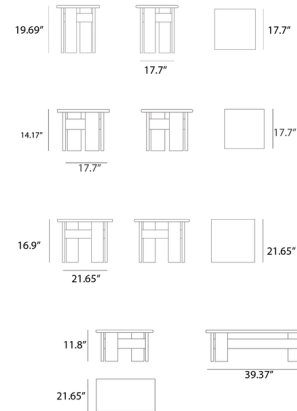

Shown in black stained ash

Specifications

COLOR	N/A
BODY FINISH	Black Stained Ash
WATTAGE	N/A
DIMMER	N/A
DIMENSIONS	17.72"W x 19.69"H
BULB	N/A

CLICK TO VIEW PRODUCT

Notes: