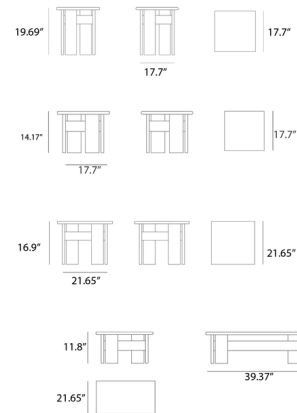

Shown in black stained ash

Specifications

COLOR	N/A
BODY FINISH	Black Stained Ash
WATTAGE	N/A
DIMMER	N/A
DIMENSIONS	17.72"W x 19.69"H
BULB	N/A

CLICK TO VIEW PRODUCT

Notes: