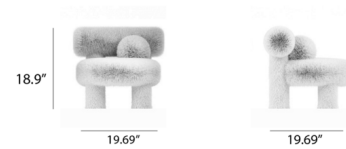

Lightology

lightology.com
866-954-4489
07-07-26

Project: _____

Company: _____

Location: _____ Fixture Type: _____

SPEC #: **NMH1537854**

Approved On: _____ Approved By: _____

Baby Gropius Low Fluffy Chair By Noom Home

Description

The Baby Gropius Low Fluffy Chair is designed in the same spirit as the collection's flagman Gropius Low chair, inspired by Bauhaus principles. Designed specifically for children, the Baby Low chair Gropius retains the playful design and timeless aesthetic of the original while providing comfort and functionality tailored to younger users. Its proportions, height, and ergonomics have been adjusted to ensure optimal comfort and support for kids. It is available in a wide range of vibrant and neutral color options of faux fur, allowing it to be paired with coordinating or contrasting ottomans and cushions. Note: Spherical ottoman sold separately.

Shown in ivoire

Specifications

COLOR	Ivoire
BODY FINISH	N/A
WATTAGE	N/A
DIMMER	N/A
DIMENSIONS	19.69"W x 18.9"H x 19.69"D
BULB	N/A

CLICK TO VIEW PRODUCT

Notes: