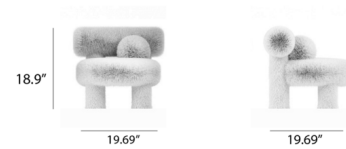

Lightology

lightology.com
866-954-4489
05-18-26

Project: _____

Company: _____

Location: _____ Fixture Type: _____

SPEC #: **NMH1537854**

Approved On: _____ Approved By: _____

Baby Gropius Low Fluffy Chair By Noom Home

Description

The Baby Gropius Low Fluffy Chair is designed in the same spirit as the collection's flagman Gropius Low chair, inspired by Bauhaus principles. Designed specifically for children, the Baby Low chair Gropius retains the playful design and timeless aesthetic of the original while providing comfort and functionality tailored to younger users. Its proportions, height, and ergonomics have been adjusted to ensure optimal comfort and support for kids. It is available in a wide range of vibrant and neutral color options of faux fur, allowing it to be paired with coordinating or contrasting ottomans and cushions. Note: Spherical ottoman sold separately.

Shown in ivoire

Specifications

COLOR	Ivoire
BODY FINISH	N/A
WATTAGE	N/A
DIMMER	N/A
DIMENSIONS	19.69"W x 18.9"H x 19.69"D
BULB	N/A

CLICK TO VIEW PRODUCT

Notes: