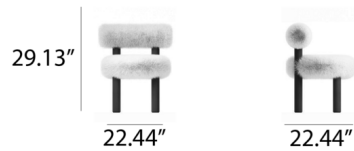

### Specifications

COLOR	Ivoire
BODY FINISH	Brown Stained Ash
WATTAGE	N/A
DIMMER	N/A
DIMENSIONS	22.44"W x 29.13"H x 22.44"D
BULB	N/A

CLICK TO VIEW PRODUCT

Notes: