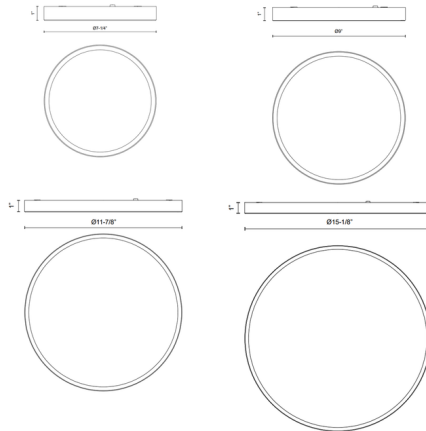

Shown in brushed gold / alabaster