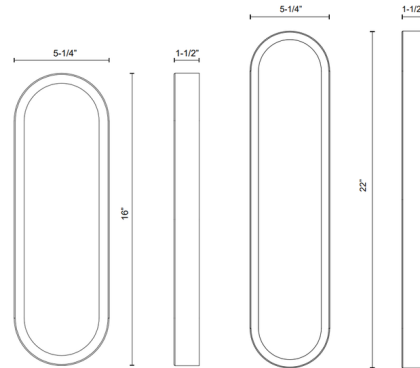

Lightology

lightology.com
866-954-4489
04-22-26

Project: _____

Company: _____

Location: _____ Fixture Type: _____

SPEC #: **ALR1538009**

Approved On: _____ Approved By: _____

Evelyn Wall Sconce

By Alora Mood

Description

The Evelyn Wall Sconce blends sleek, minimalist design with the natural beauty of alabaster. Each shade is unique, showcasing subtle variations in texture and tone. Color select LED options include 2700K, 3000K, 3500K, 4000K, and 5000K.

Specifications

COLOR . . . . . Alabaster
BODY FINISH . . . . . Matte Black
WATTAGE 17W
DIMMER . . . . . Low Voltage Electronic
DIMENSIONS . . . . . 5.25"W x 22"H x 1.5"D
INTEGRATED LED MODULE . . . . . 1 x LED/17W/120V LED
COUNTRY OF ORIGIN . . . . . China

Technical Information

LAMP LIFE . . . . . 50000 hours
COLOR RENDERING . . . . . 90 CRI
LAMP COLOR . . . . . CCT Select
LUMENS/WATT 80.00
LUMINOUS FLUX . . . . . 1360 lumens

CLICK TO VIEW PRODUCT

Notes: