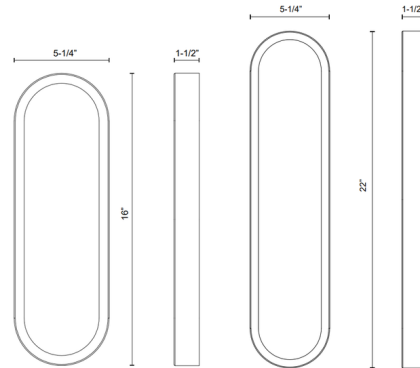

### Specifications

COLOR	Alabaster
BODY FINISH	Matte Black
WATTAGE	17W
DIMMER	Low Voltage Electronic
DIMENSIONS	5.25"W x 22"H x 1.5"D
INTEGRATED LED MODULE	1 x LED/17W/120V LED
COUNTRY OF ORIGIN	China

### Technical Information

LAMP LIFE	50000 hours
COLOR RENDERING	90 CRI
LAMP COLOR	CCT Select
LUMENS/WATT	80.00
LUMINOUS FLUX	1360 lumens

Shown in matte black / alabaster

CLICK TO VIEW PRODUCT

Notes: