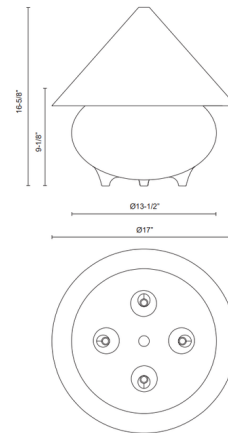

### Specifications

COLOR	White Linen
BODY FINISH	Matte Black
WATTAGE	9W
DIMMER	N/A
DIMENSIONS	17"W x 16.63"H
BULB NOT INCLUDED	1 x A19/Medium (E26)/9W/120V LED
COUNTRY OF ORIGIN	China

CLICK TO VIEW PRODUCT