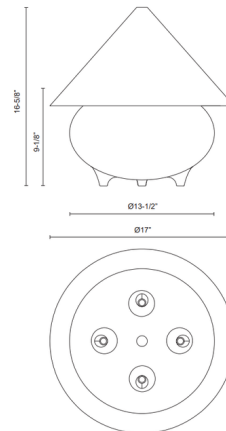

By Alora Mood

Description

Drawing inspiration from vintage pottery, the Rowan Table Lamp has a charming round base with geometric character. A cone white linen shade balances this minimal design with a playful, complementary shape. On/Off switch on cord.

Shown in matte black / white linen

Specifications

COLOR	White Linen
BODY FINISH	Matte Black
WATTAGE	9W
DIMMER	N/A
DIMENSIONS	17"W x 16.63"H
BULB NOT INCLUDED	1 x A19/Medium (E26)/9W/120V LED
COUNTRY OF ORIGIN	China