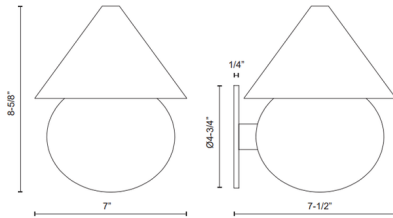

Shown in antique white / white linen

Specifications

COLOR White Linen
BODY FINISH Antique White
WATTAGE 7W
DIMMER Standard 120V
DIMENSIONS 7"W x 8.63"H x 7.5"D
INTEGRATED LED MODULE 1x LED/7W/120-277V LED
COUNTRY OF ORIGIN China