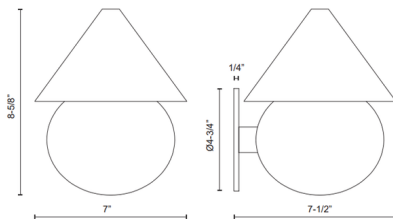

### Specifications

COLOR	White Linen
BODY FINISH	Antique White
WATTAGE	7W
DIMMER	Standard 120V
DIMENSIONS	7"W x 8.63"H x 7.5"D
INTEGRATED LED MODULE	1 x LED/7W/120-277V LED
COUNTRY OF ORIGIN	China