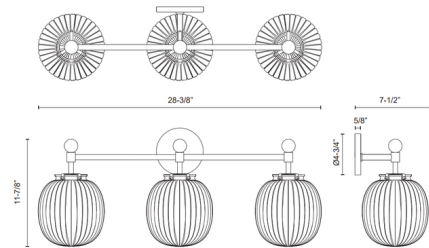

Description

Inspired by the candy shop counter of the early 20th century, the enchanting Cherise Bathroom Vanity Light brings a sweet touch of vintage charm. Each bonbon-shaped ribbed opal glass shade casts a gentle glow while infusing your home with elegant Art Deco style. Perfect for a main bath or powder room. Install with shades facing up or down.

Shown in matte black

Specifications

COLOR N/A
BODY FINISH Matte Black
WATTAGE 27W
DIMMER Standard 120V
DIMENSIONS 28.38"L x 7.5"W x 11.88"H
BULB NOT INCLUDED 3 x A19/Medium (E26)/9W/120V LED
COUNTRY OF ORIGIN China