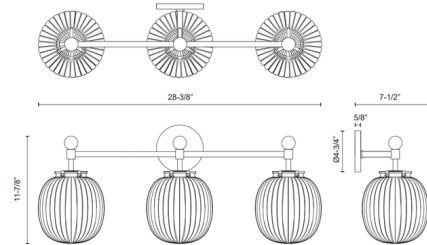

### Specifications

COLOR . . . . . Opal  
BODY FINISH . . . . . Matte Black  
WATTAGE . . . . . 27W  
DIMMER . . . . . Standard 120V  
DIMENSIONS . . . . . 28.38"L x 7.5"W x 11.88"H  
BULB NOT INCLUDED . . . . . 3 x A19/Medium (E26)/9W/120V LED  
COUNTRY OF ORIGIN . . . . . China