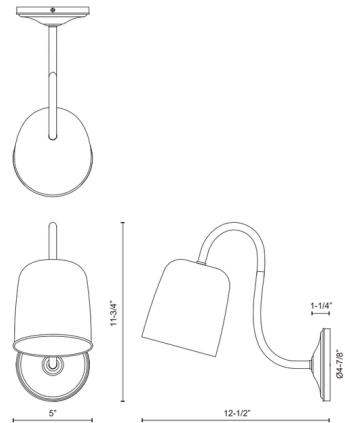

By Alora Mood

Description

The Bromley Wall Sconce balances natural materials with classic charm. A dramatic gooseneck arm supports a travertine stone shade. When illuminated, the stone directs light downward for a soft, inviting glow. Perfect for a hallway, bath, or bedside.

Shown in brushed gold / travertine

Specifications

COLOR Travertine
BODY FINISH Brushed Gold
WATTAGE 9W
DIMMER Standard 120V
DIMENSIONS 5"W x 11.75"H x 12.5"D
BULB NOT INCLUDED 1 x B10/Candelabra (E12)/9W/120V LED
COUNTRY OF ORIGIN China