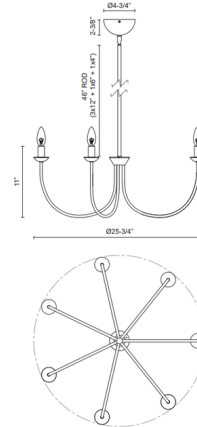

Specifications

COLOR	N/A
BODY FINISH	Brushed Gold
WATTAGE	49W
DIMMER	Standard 120V
DIMENSIONS	21"L x 25.75"W x 11"H
BULB NOT INCLUDED	7 x B10/Candelabra (E12)/7W/120V LED
COUNTRY OF ORIGIN	China

Technical Information

PRODUCT DIMENSIONS	Downrods: 3x12", 1x6", 1x4"
--------------------	-----------------------------

Shown in brushed gold

CLICK TO VIEW PRODUCT

Notes: