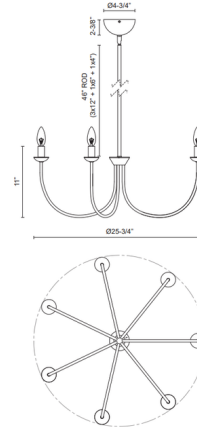

By Alora Mood

Description

Simple and timeless, the Ember Chandelier captures the elegance of a classic candlestick light. Swopping arms add graceful style and support softly curved bobeches. Customize the look with your choice of candelabra bulbs for versatile style.

Shown in brushed gold

Specifications

COLOR	N/A
BODY FINISH	Brushed Gold
WATTAGE	49W
DIMMER	Standard 120V
DIMENSIONS	21"L x 25.75"W x 11"H
BULB NOT INCLUDED	7 x B10/Candelabra (E12)/7W/120V LED
COUNTRY OF ORIGIN	China

Technical Information

PRODUCT DIMENSIONS Downrods: 3x12", 1x6", 1x4"

CLICK TO VIEW PRODUCT

Notes: