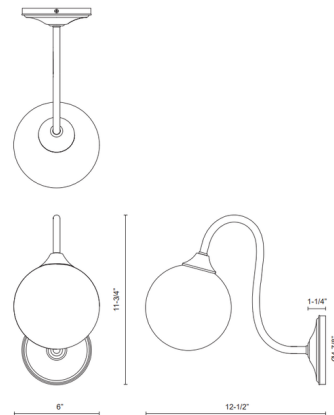

By Alora Mood

Description

The Bancroft Wall Sconce blends vintage charm with modern style. A dramatic gooseneck arm supports a matte opal glass globe. When illuminated, the globe provides a soft, inviting glow. Install in any orientation.

Shown in matte black / matte opal

Specifications

COLOR	Matte Opal
BODY FINISH	Matte Black
WATTAGE	9W
DIMMER	Standard 120V
DIMENSIONS	6"W x 11.75"H x 12.5"D
BULB NOT INCLUDED	1 x B10/Candelabra (E12)/9W/120V LED
COUNTRY OF ORIGIN	China