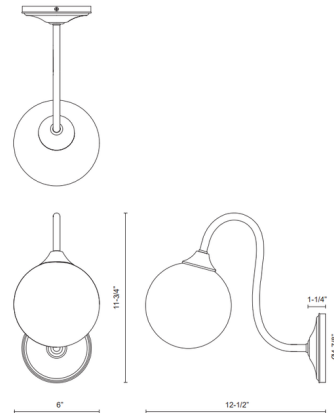

By Alora Mood

Description

The Bancroft Wall Sconce blends vintage charm with modern style. A dramatic gooseneck arm supports a matte opal glass globe. When illuminated, the globe provides a soft, inviting glow. Install in any orientation.

Shown in matte black / matte opal

Specifications

COLOR	Matte Opal
BODY FINISH	Matte Black
WATTAGE	9W
DIMMER	Standard 120V
DIMENSIONS	6"W x 11.75"H x 12.5"D
BULB NOT INCLUDED	1 x B10/Candelabra (E12)/9W/120V LED
COUNTRY OF ORIGIN	China