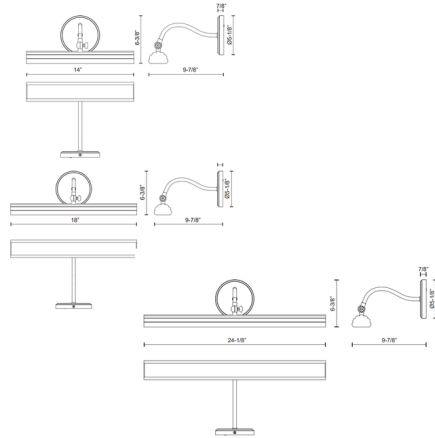

Shown in brushed gold / frosted