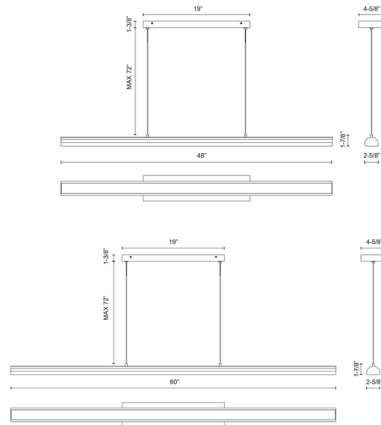

By Alora Mood

Description

Full of modern personality, the Dottie Linear Pendant features a curved half-circle profile with ribbed metalwork. Scalloped ends add a delicate touch. An integrated LED runs the full length and provides bright, even illumination. Perfect for a dining room or kitchen.

Specifications

COLOR	Frosted
BODY FINISH	Walnut
WATTAGE	40W
DIMMER	Low Voltage Electronic
DIMENSIONS	60"L x 2.63"W x 1.88"H
INTEGRATED LED MODULE	1 x LED/40W/120V LED
COUNTRY OF ORIGIN	China

Technical Information

PRODUCT DIMENSIONS	Wire: 72"
LAMP LIFE	50000 hours
COLOR RENDERING	.90 CRI
LAMP COLOR	. CCT Select
LUMENS/WATT	. 71.25
LUMINOUS FLUX	2850 lumens

Shown in walnut / frosted

CLICK TO VIEW PRODUCT

Notes: