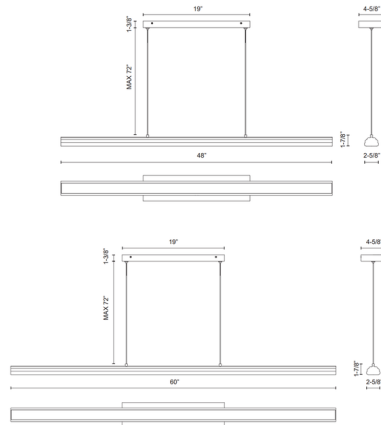

By Alora Mood

Description

Full of modern personality, the Dottie Linear Pendant features a curved half-circle profile with ribbed metalwork. Scalloped ends add a delicate touch. An integrated LED runs the full length and provides bright, even illumination. Perfect for a dining room or kitchen.

Specifications

COLOR Frosted
BODY FINISH Walnut
WATTAGE 40W
DIMMER Low Voltage Electronic
DIMENSIONS 60"L x 2.63"W x 1.88"H
INTEGRATED LED MODULE 1 x LED/40W/120V LED
COUNTRY OF ORIGIN China

Technical Information

PRODUCT DIMENSIONS Wire: 72"
LAMP LIFE 50000 hours
COLOR RENDERING 90 CRI
LAMP COLOR CCT Select
LUMENS/WATT 71.25
LUMINOUS FLUX 2850 lumens

Shown in walnut / frosted

CLICK TO VIEW PRODUCT

Notes: