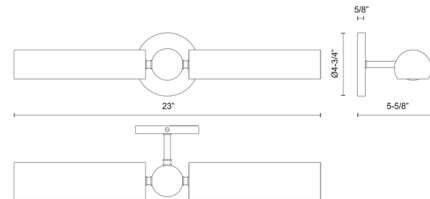

By Alora Mood

Description

Balancing sleek style and functionality, the Cole Picture Light is the perfect accent light. The cylinder shaped head allows for easy adjustments to direct the light where needed. Ideal for a living room, gallery, or any area needing accent lighting.

Shown in brushed gold / white

Specifications

COLOR White
BODY FINISH Brushed Gold
WATTAGE 18W
DIMMER Standard 120V
DIMENSIONS 23"W x 4.75"H x 5.63"D
BULB NOT INCLUDED 2 x T10/Medium (E26)/9W/120V LED
COUNTRY OF ORIGIN China