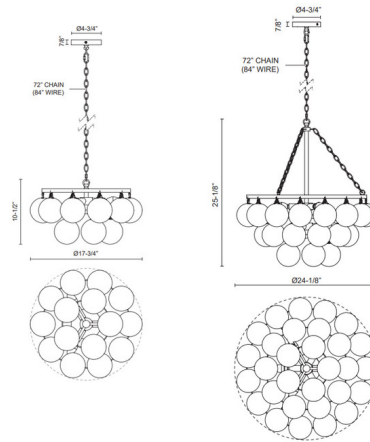

Shown in matte black / clear

Specifications

COLOR	Clear
BODY FINISH	Matte Black
WATTAGE	54W
DIMMER	Standard 120V
DIMENSIONS	24.13"W x 25.13"H
BULB NOT INCLUDED	6 x B10/Candelabra (E12)/9W/120V LED
COUNTRY OF ORIGIN	China

Technical Information

PRODUCT DIMENSIONS Chain: 72"

CLICK TO VIEW PRODUCT

Notes: