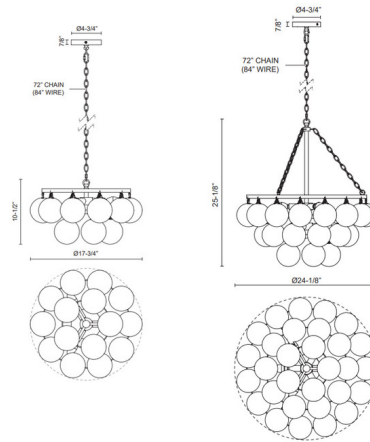

### Specifications

COLOR . . . . . Clear  
 BODY FINISH . . . . . Matte Black  
 WATTAGE . . . . . 54W  
 DIMMER . . . . . Standard 120V  
 DIMENSIONS . . . . . 24.13"W x 25.13"H  
 BULB NOT INCLUDED . . . . . 6 x B10/Candelabra (E12)/9W/120V LED  
 COUNTRY OF ORIGIN . . . . . China

### Technical Information

PRODUCT DIMENSIONS . . . . . Chain: 72"

CLICK TO VIEW PRODUCT

Notes: