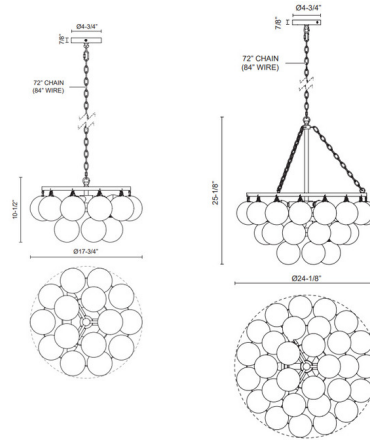

Shown in matte black / clear

Specifications

COLOR	Clear
BODY FINISH	Matte Black
WATTAGE	54W
DIMMER	Standard 120V
DIMENSIONS	24.13"W x 25.13"H
BULB NOT INCLUDED	6 x B10/Candelabra (E12)/9W/120V LED
COUNTRY OF ORIGIN	China

Technical Information

PRODUCT DIMENSIONS Chain: 72"

CLICK TO VIEW PRODUCT

Notes: