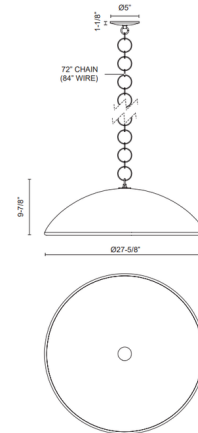

Description

Modern yet timeless, the Grant Large Pendant brings sculptural style to any interior. A wide, curved metal shade is supported by an oversized circular chain for added visual interest. When illuminated, the shade directs light downward, making this pendant perfect for task areas like a kitchen or dining room.

Shown in antique white / brass

Specifications

COLOR Brass
BODY FINISH Antique White
WATTAGE 9W
DIMMER Standard 120V
DIMENSIONS 27.63"W x 9.88"H
BULB NOT INCLUDED 1 x A19/Medium (E26)/9W/120V LED
COUNTRY OF ORIGIN China

Technical Information

PRODUCT DIMENSIONS Chain: 72"

CLICK TO VIEW PRODUCT

Notes: