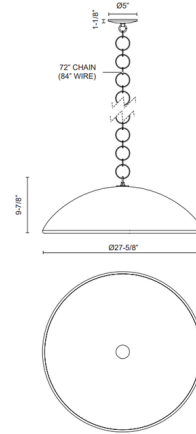

### Specifications

COLOR	Brass
BODY FINISH	Antique White
WATTAGE	9W
DIMMER	Standard 120V
DIMENSIONS	27.63"W x 9.88"H
BULB NOT INCLUDED	1 x A19/Medium (E26)/9W/120V LED
COUNTRY OF ORIGIN	China

### Technical Information

PRODUCT DIMENSIONS	Chain: 72"
--------------------	------------

CLICK TO VIEW PRODUCT

Notes: