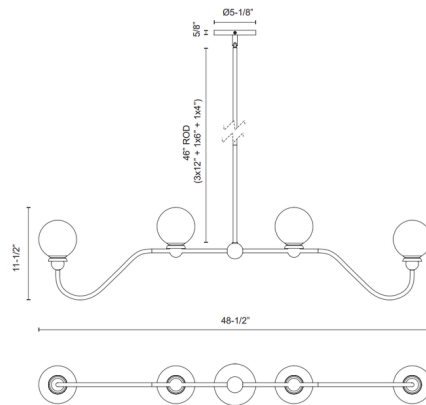

Specifications

COLOR Matte Opal
BODY FINISH Brushed Gold
WATTAGE 28W
DIMMER Standard 120V
DIMENSIONS 48.5"L x 4.75"W x 11.5"H
BULB NOT INCLUDED 4 x B10/Candelabra (E12)/7W/120V LED
COUNTRY OF ORIGIN China

Technical Information

PRODUCT DIMENSIONS Downrods: 3x12", 1x6", 1x4"

Notes:

Shown in brushed gold / matte opal

CLICK TO VIEW PRODUCT