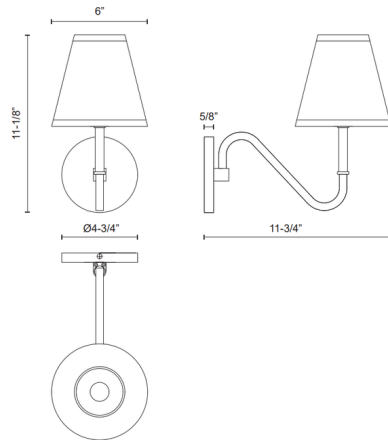

Shown in matte black / white linen

Specifications

COLOR	White Linen
BODY FINISH	Matte Black
WATTAGE	9W
DIMMER	Standard 120V
DIMENSIONS	6"W x 11.13"H x 11.75"D
BULB NOT INCLUDED	1 x B10/Candelabra (E12)/9W/120V LED
COUNTRY OF ORIGIN	China

CLICK TO VIEW PRODUCT

Notes: