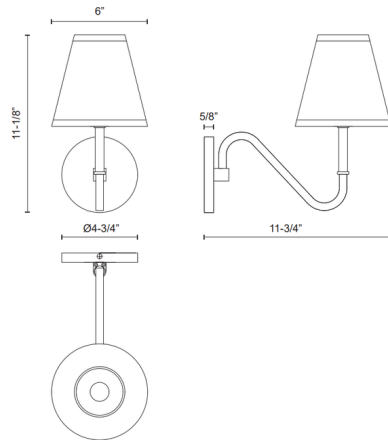

### Description

The Sloan Wall Sconce reimagines a traditional silhouette with a modern twist. A sleek gooseneck arm supports a squared candle taper base. A white linen shade provides the final touch. Perfect for a powder room or hallway.

### Specifications

COLOR	White Linen
BODY FINISH	Matte Black
WATTAGE	9W
DIMMER	Standard 120V
DIMENSIONS	6"W x 11.13"H x 11.75"D
BULB NOT INCLUDED	1 x B10/Candelabra (E12)/9W/120V LED
COUNTRY OF ORIGIN	China