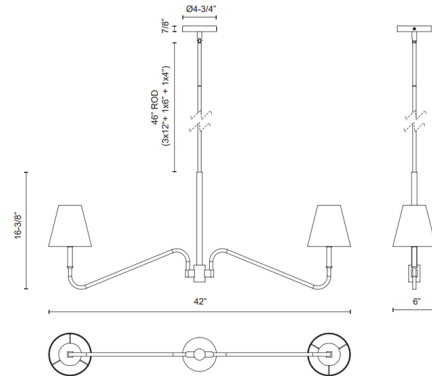

By Alora Mood

Description

The Sloan Linear Pendant reimagines a traditional silhouette with a modern twist. Sleek gooseneck arms support squared candle taper bases. White linen shades provide the final touch. Perfect for a dining room or kitchen.

Shown in brushed gold / white linen

Specifications

COLOR White Linen
BODY FINISH Brushed Gold
WATTAGE 18W
DIMMER Standard 120V
DIMENSIONS 42"L x 6"W x 16.38"H
BULB NOT INCLUDED 2 x B10/Candelabra (E12)/9W/120V LED
COUNTRY OF ORIGIN China

Technical Information

PRODUCT DIMENSIONS Downrods: 3x12", 1x6", 1x4"

CLICK TO VIEW PRODUCT

Notes: