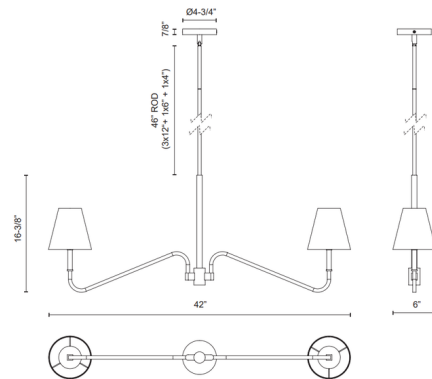

By Alora Mood

Description

The Sloan Linear Pendant reimagines a traditional silhouette with a modern twist. Sleek gooseneck arms support squared candle taper bases. White linen shades provide the final touch. Perfect for a dining room or kitchen.

Shown in brushed gold / white linen

Specifications

COLOR White Linen
BODY FINISH Brushed Gold
WATTAGE 18W
DIMMER Standard 120V
DIMENSIONS 42"L x 6"W x 16.38"H
BULB NOT INCLUDED 2 x B10/Candelabra (E12)/9W/120V LED
COUNTRY OF ORIGIN China

Technical Information

PRODUCT DIMENSIONS Downrods: 3x12", 1x6", 1x4"

CLICK TO VIEW PRODUCT

Notes: