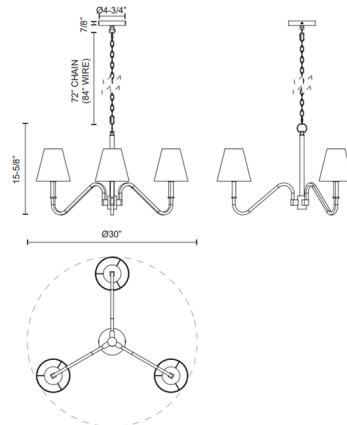

Specifications

COLOR White Linen
BODY FINISH Brushed Gold
WATTAGE 27W
DIMMER Standard 120V
DIMENSIONS 30"W x 15.63"H
BULB NOT INCLUDED 3 x B10/Candelabra (E12)/9W/120V LED
COUNTRY OF ORIGIN China

Technical Information

PRODUCT DIMENSIONS Chain: 72"

Shown in brushed gold / white linen

CLICK TO VIEW PRODUCT

Notes: